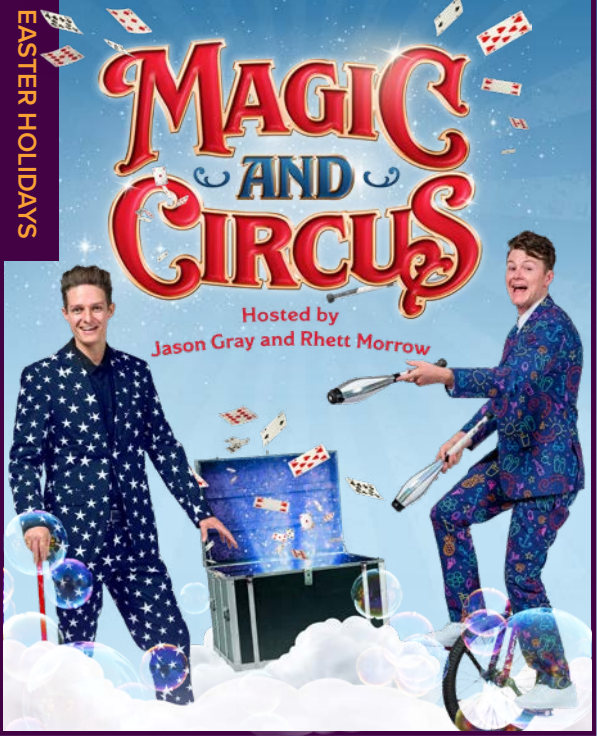

# School Holiday Program 2025

**Fun, educational and  
entertaining**

**All tickets \$15**

**Perfect for Vacation Care excursions**

**Free tickets for Vacation Care staff**

**Award-winning accessible venues**

## Magic and Circus Show

Thursday 17 April 2025, 11 am

Roll Up...Roll Up...and be prepared to be amazed and thrilled by this spellbinding show. This dynamic and action-packed show is sure to delight families of all ages with nonstop moments of surprising and captivating displays of Magic, Circus and Illusion. Witness Las Vegas-style illusions, juggling, feats of balance, human-size balloons, a snowstorm of giant bubbles and a big finale that will entertain audiences of all ages.

## Josephine Wants to Dance

Friday 4 July 2025, 10 am

A hilarious musical about the importance of believing in yourself and realising your dreams and... a dancing kangaroo! Based on the picture book by **Jackie French** and **Bruce Whatley**, this delightful musical is a must-see! Josephine is a kangaroo who loves to dance. Her little brother, Joey, tells her kangaroos don't dance, they hop – but Josephine continues to point her toes and leap through the air. A ballet troupe comes to the sleepy town of Shaggy Gully, and on the day of the first performance, the prima ballerina twists her ankle and the understudy has a splinter in her toe. Who can dance the lead role?